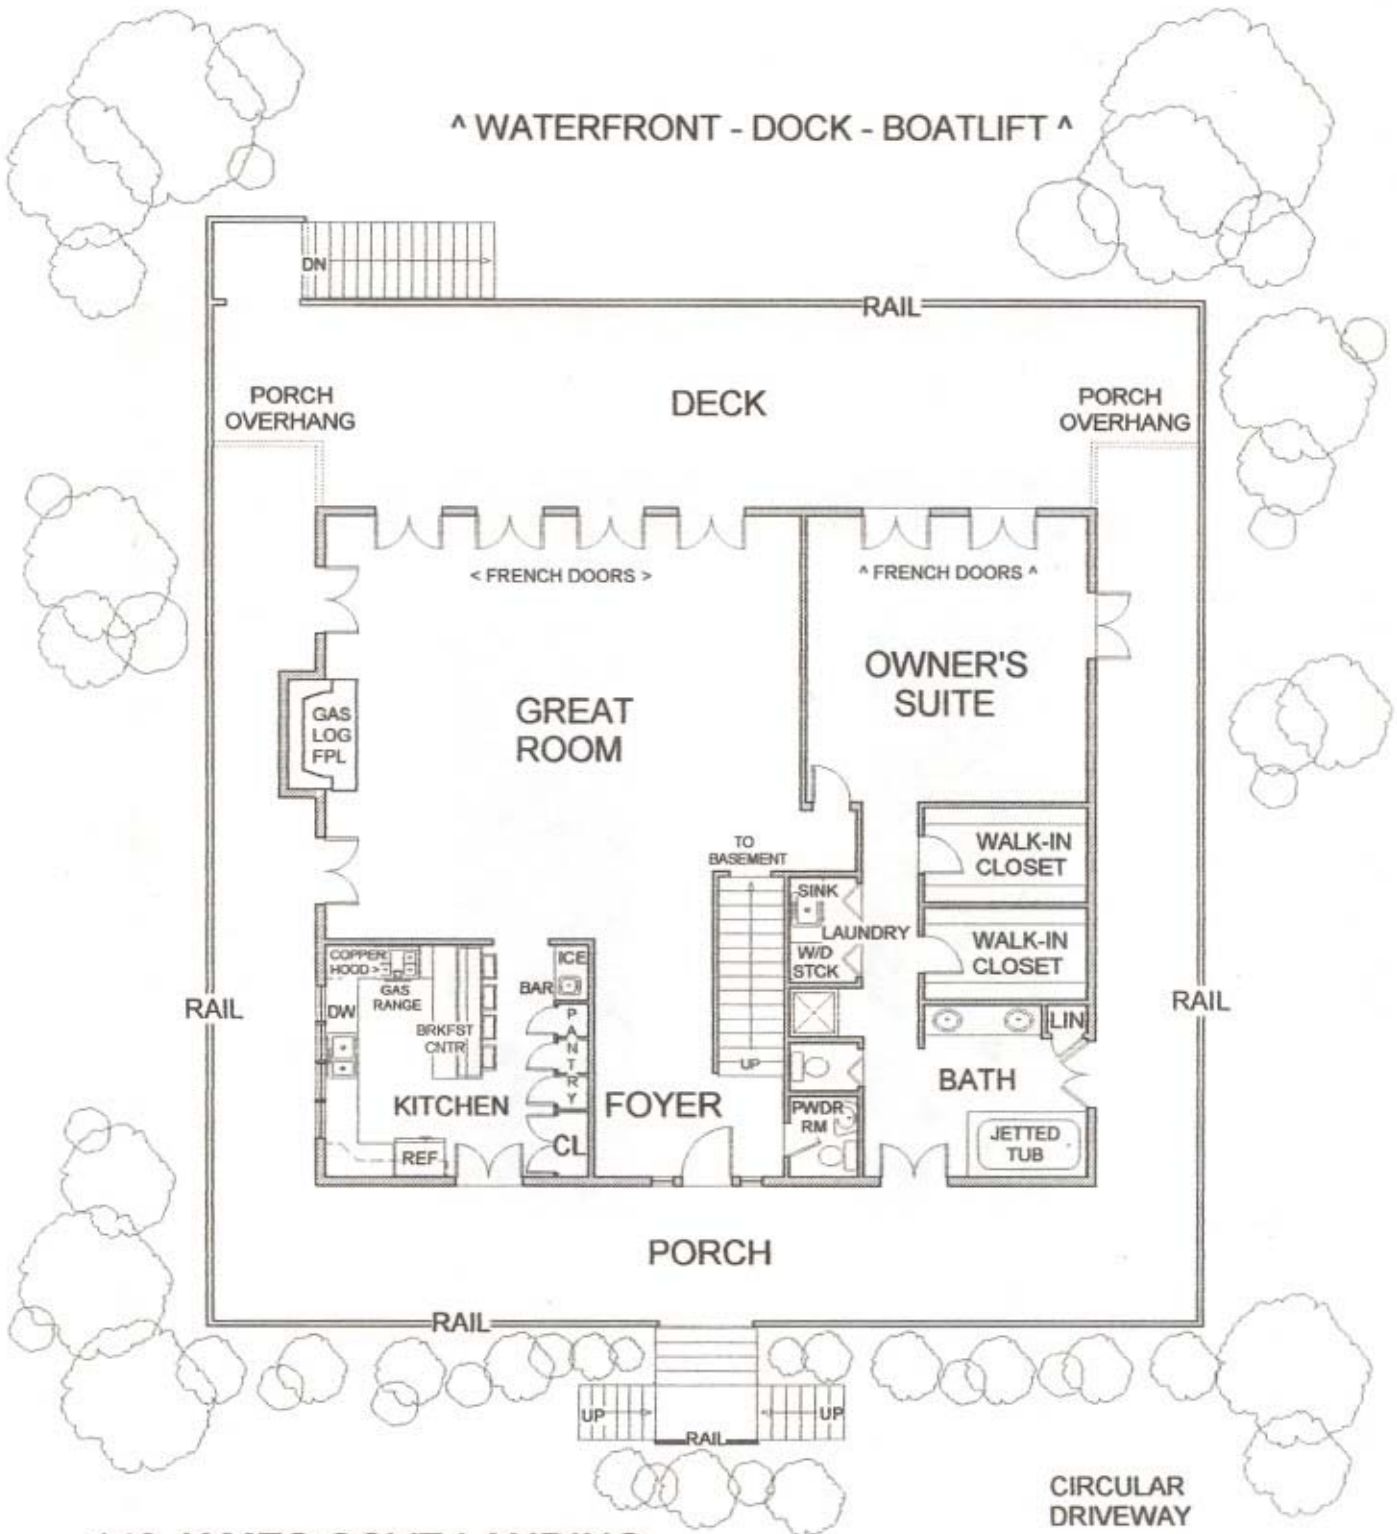

^ WATERFRONT - DOCK - BOATLIFT ^

140 JAMES COVE LANDING

* DIMENSIONS ARE APPROXIMATE
SUBJECT TO ERRORS & OMISSIONS

RanDESIGNS

RTYLER@RIVNET.NET
804-438-5312