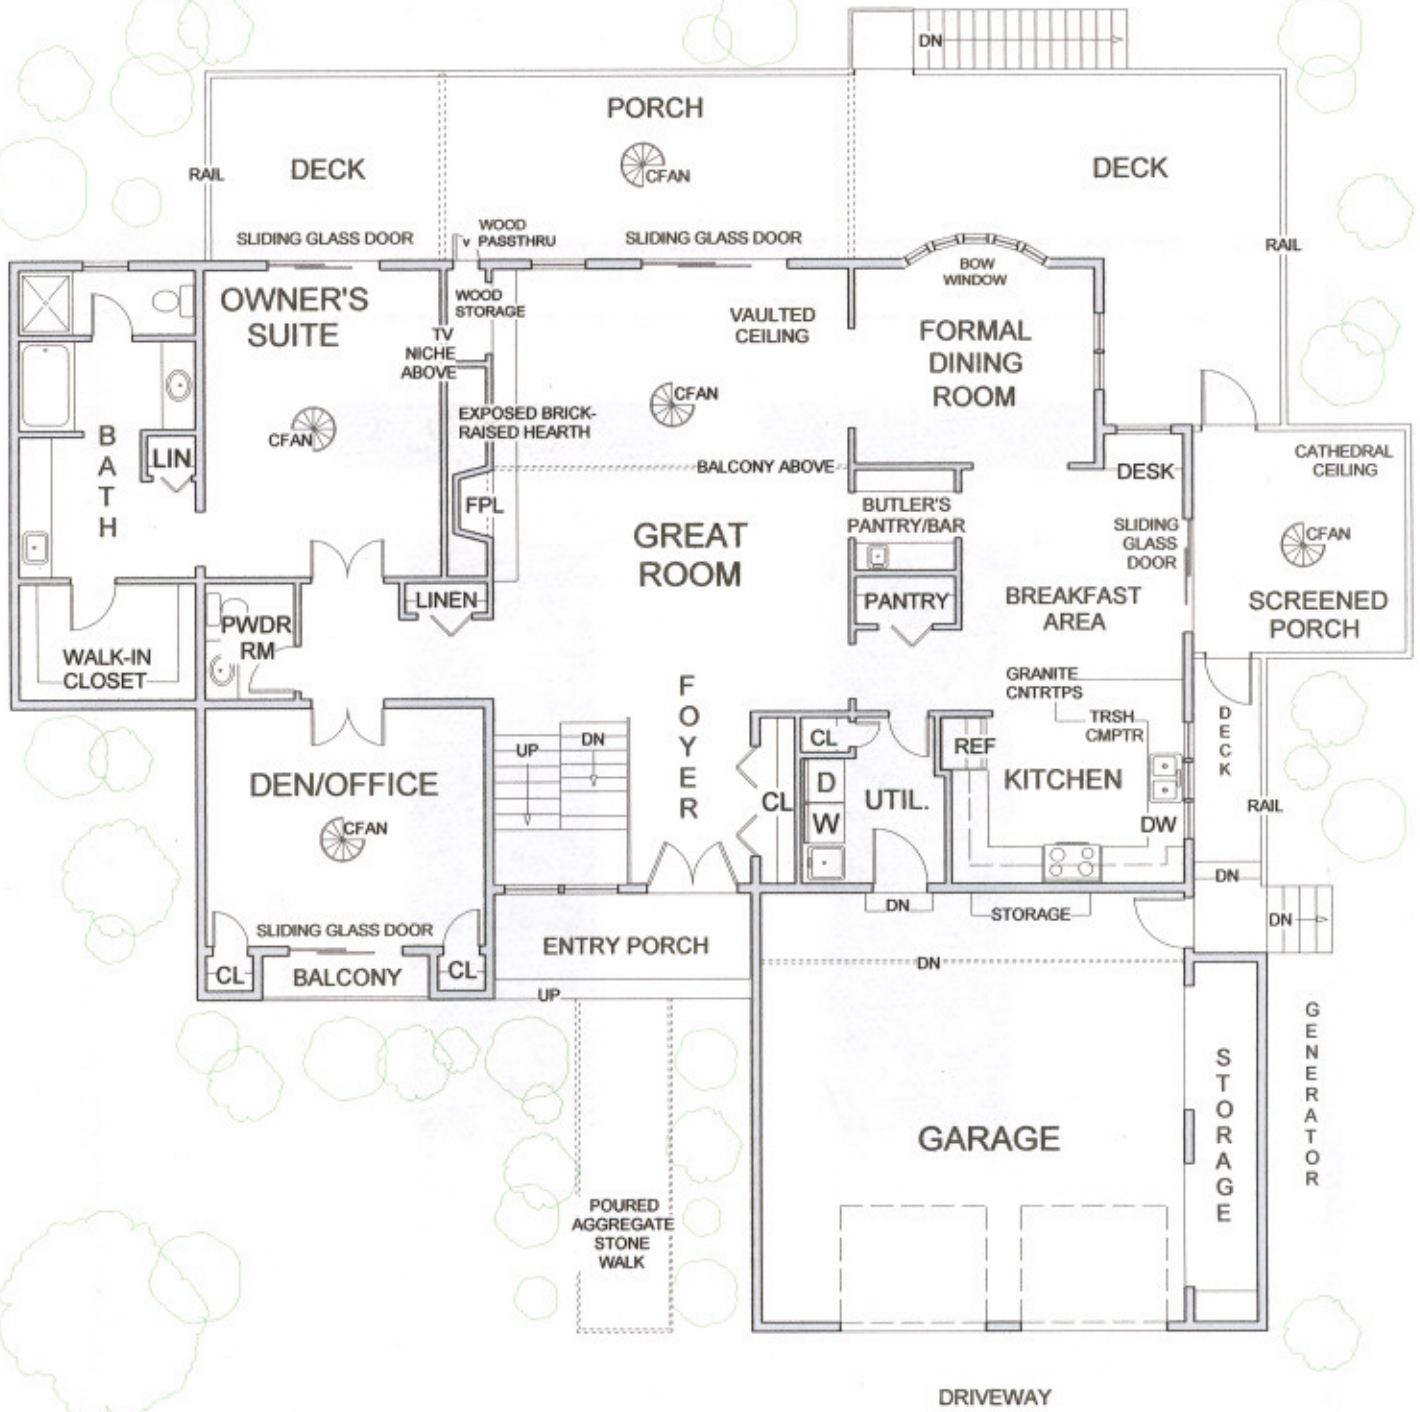

^WATERFRONT - DOCK ^

372 WOODBROOK DRIVE FIRST FLOOR

* DIMENSIONS ARE APPROXIMATE, SUBJECT TO ERRORS & OMISSIONS **R T D** RTYLER@RIVNET.NET 804-438-5312