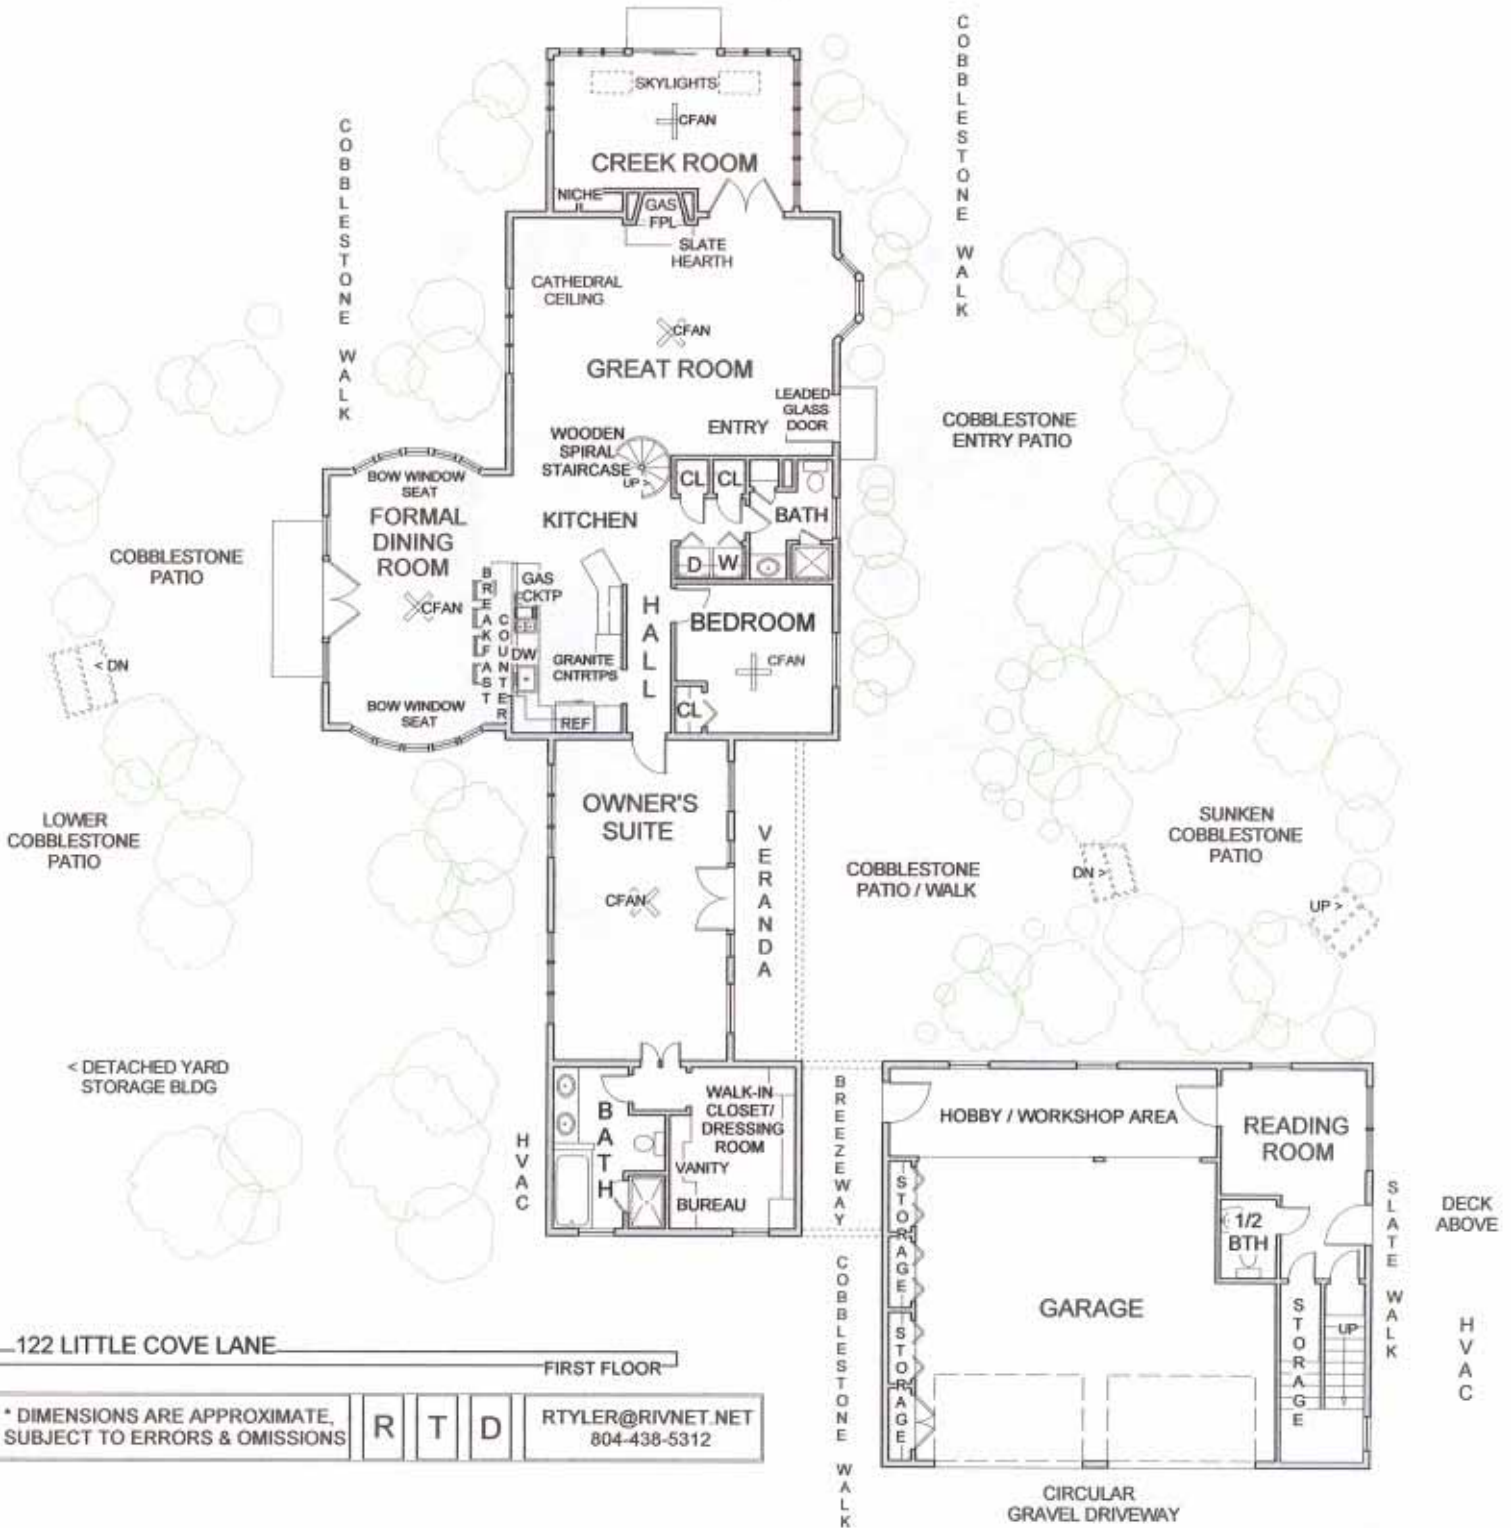

^ WATERFRONT - DOCK - (2) BOATLIFTS ^

122 LITTLE COVE LANE

FIRST FLOOR

* DIMENSIONS ARE APPROXIMATE,
SUBJECT TO ERRORS & OMISSIONS

R

T

D

RTYLER@RIVNET.NET
804-438-5312