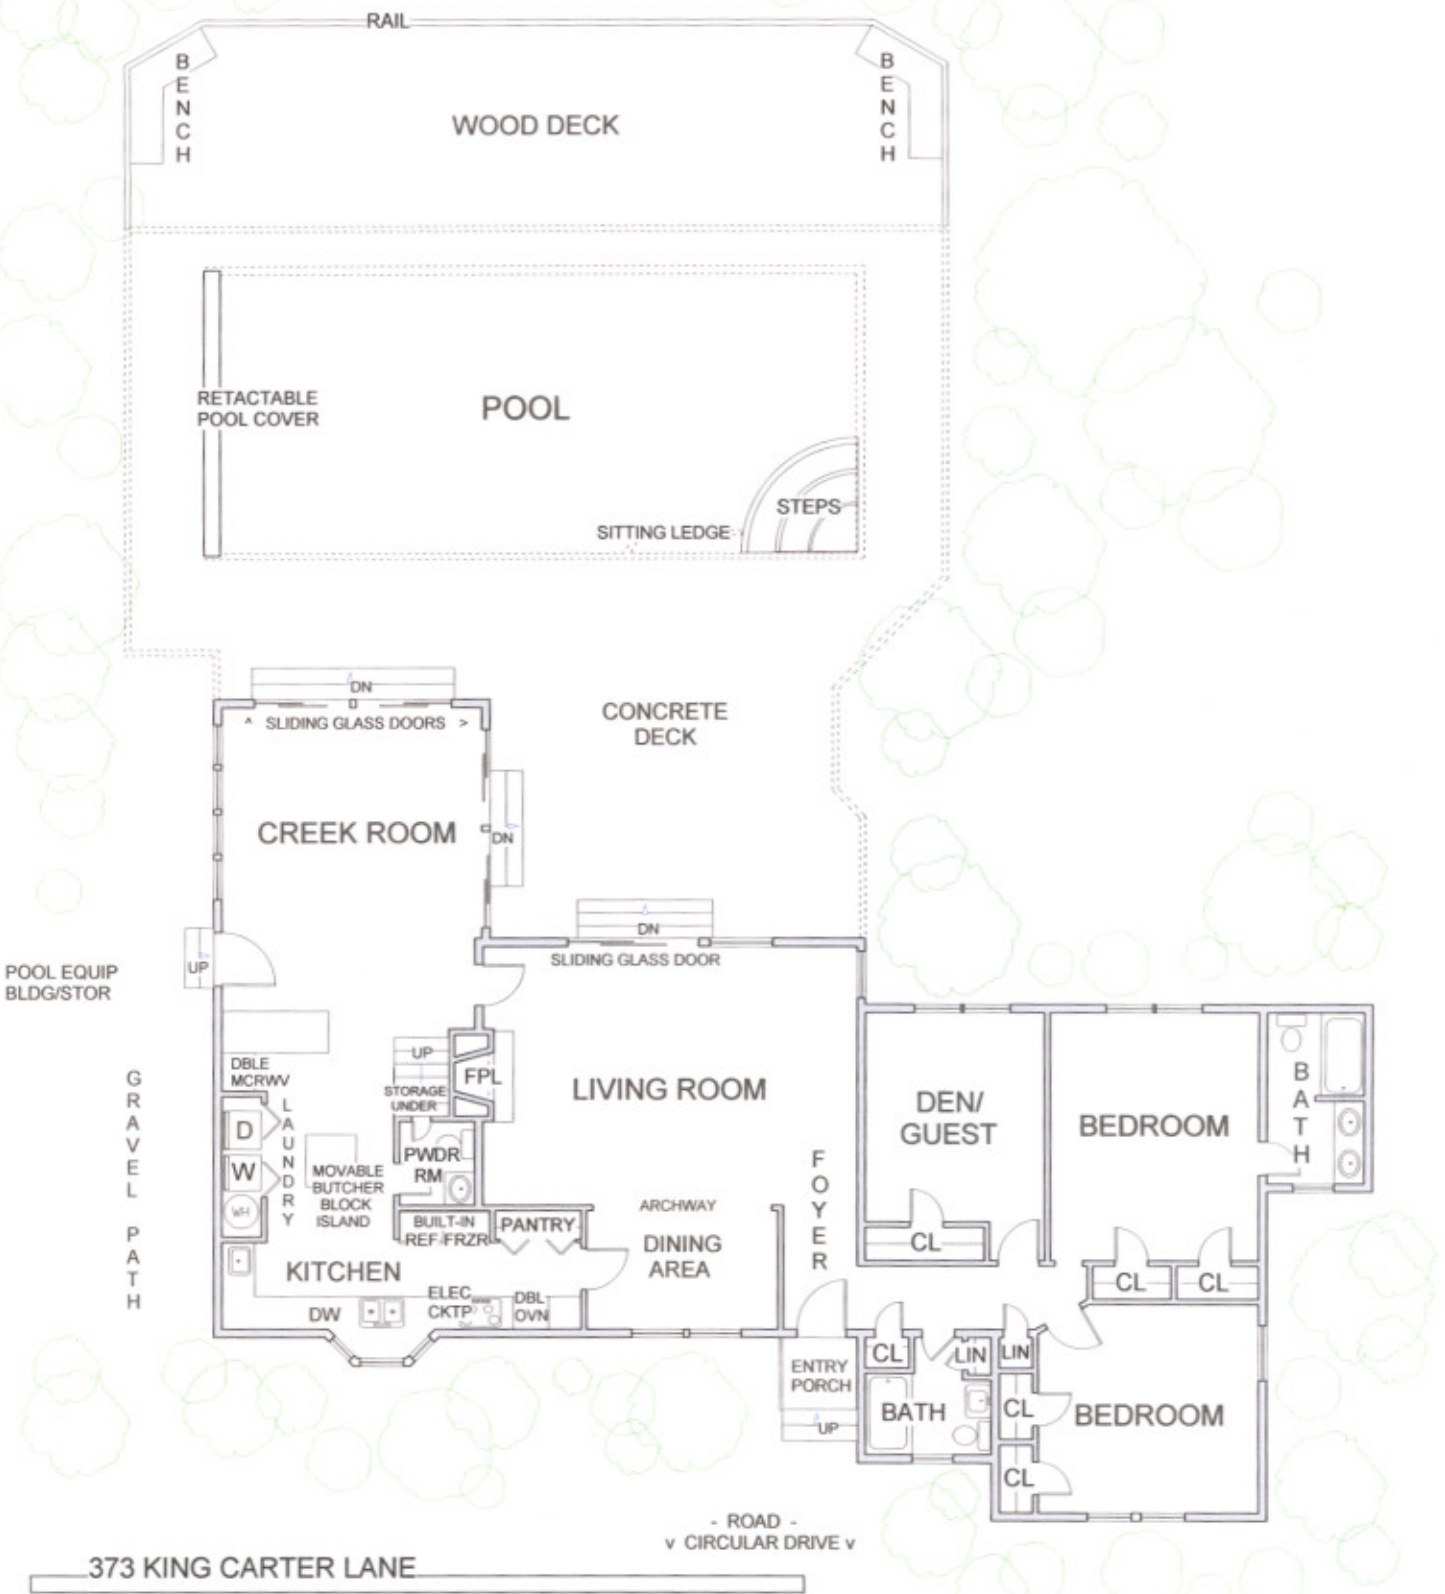

^ WATERFRONT ^

373 KING CARTER LANE

* DIMENSIONS ARE APPROXIMATE. SUBJECT TO ERRORS & OMISSIONS

R T D

RTYLER@RIVNET.NET
804-435-5312 (HM) 804-296-0878 (CL)