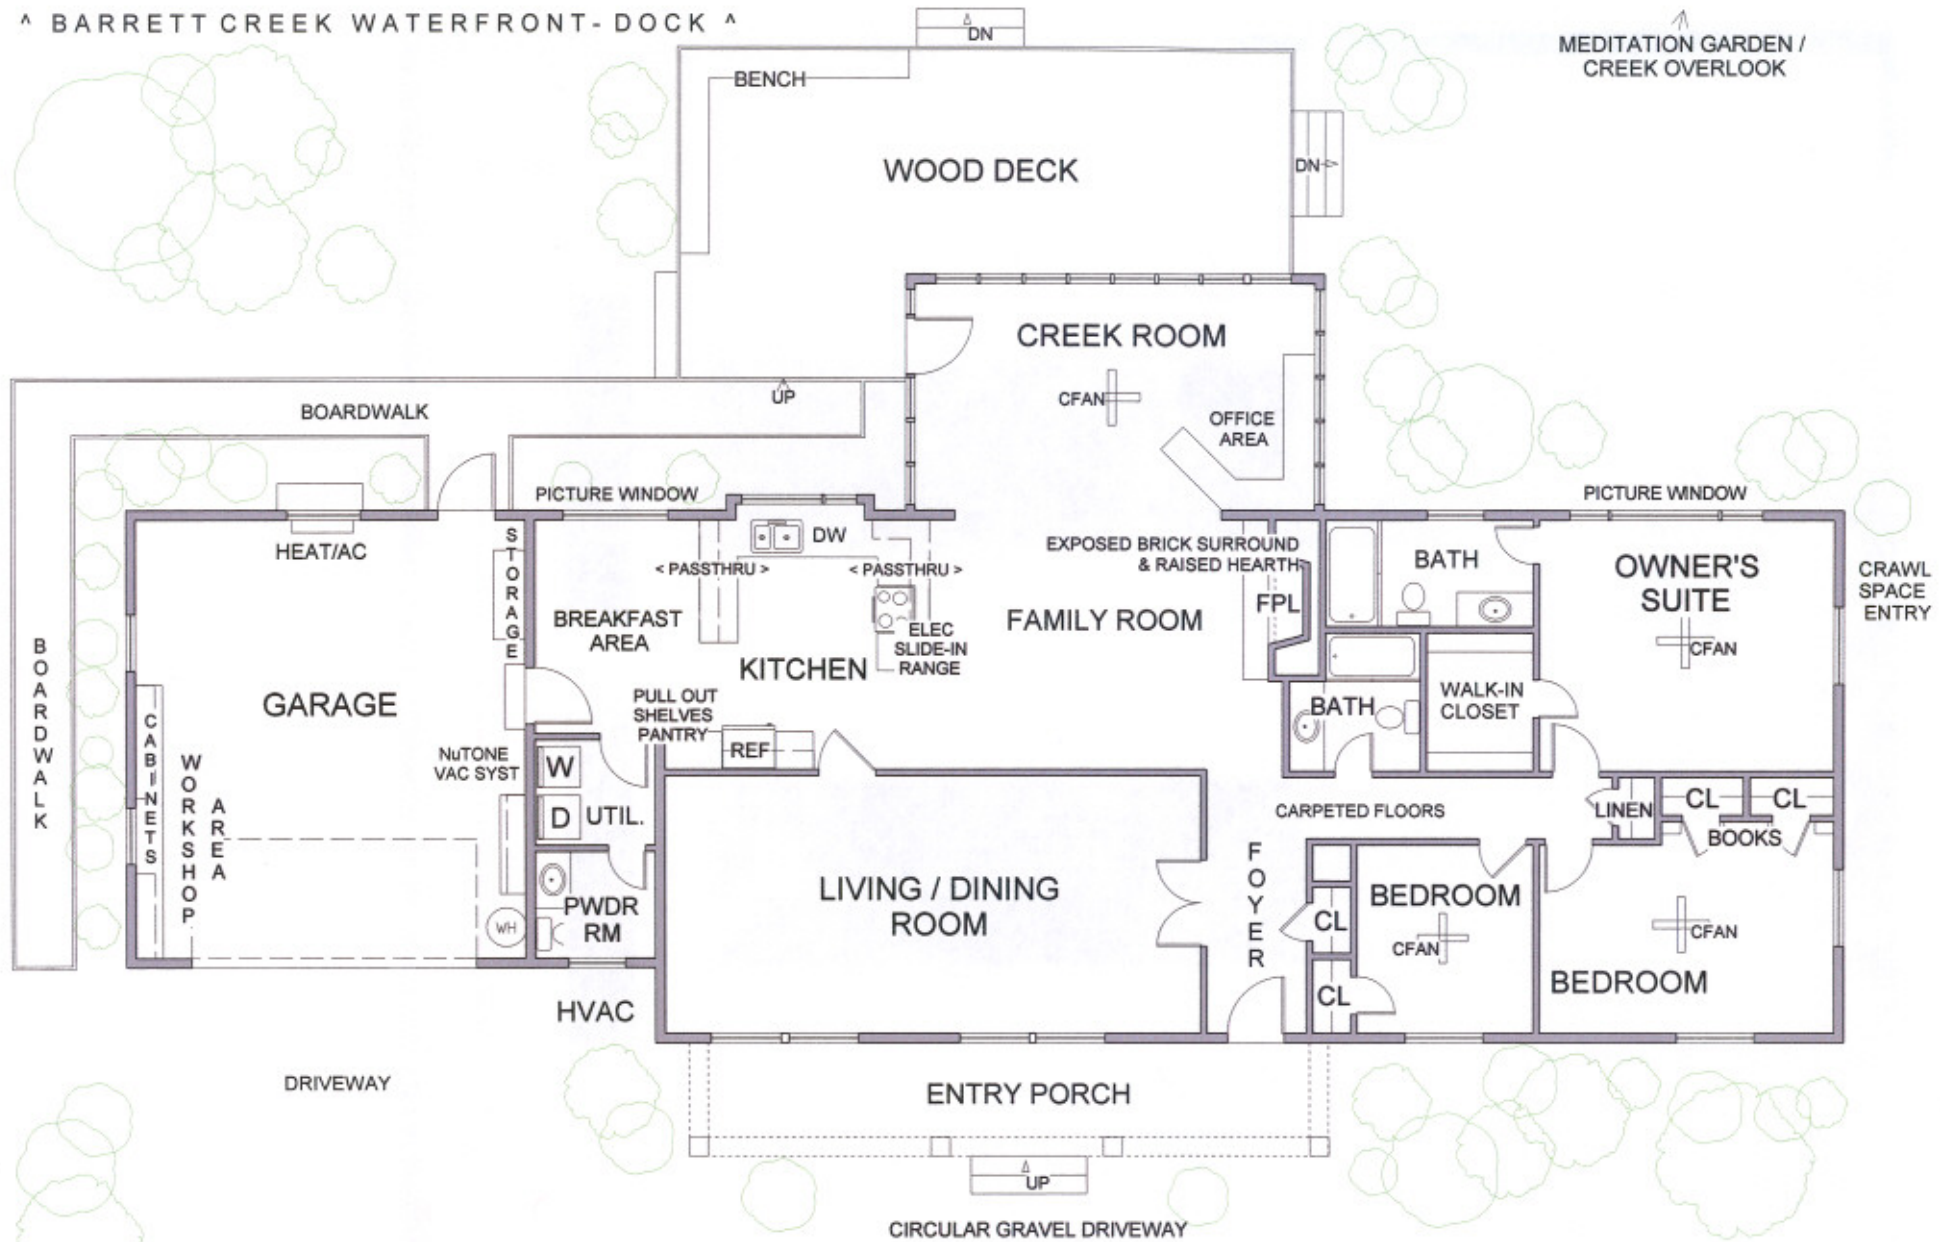

^ BARRETT CREEK WATERFRONT- DOCK ^

MEDITATION GARDEN /
CREEK OVERLOOK

806 PINE CREST DRIVE

* DIMENSIONS ARE APPROXIMATE, SUBJECT TO ERRORS & OMISSIONS

RTYLER926@VERIZON.NET 804-438-5312 804-436-7041