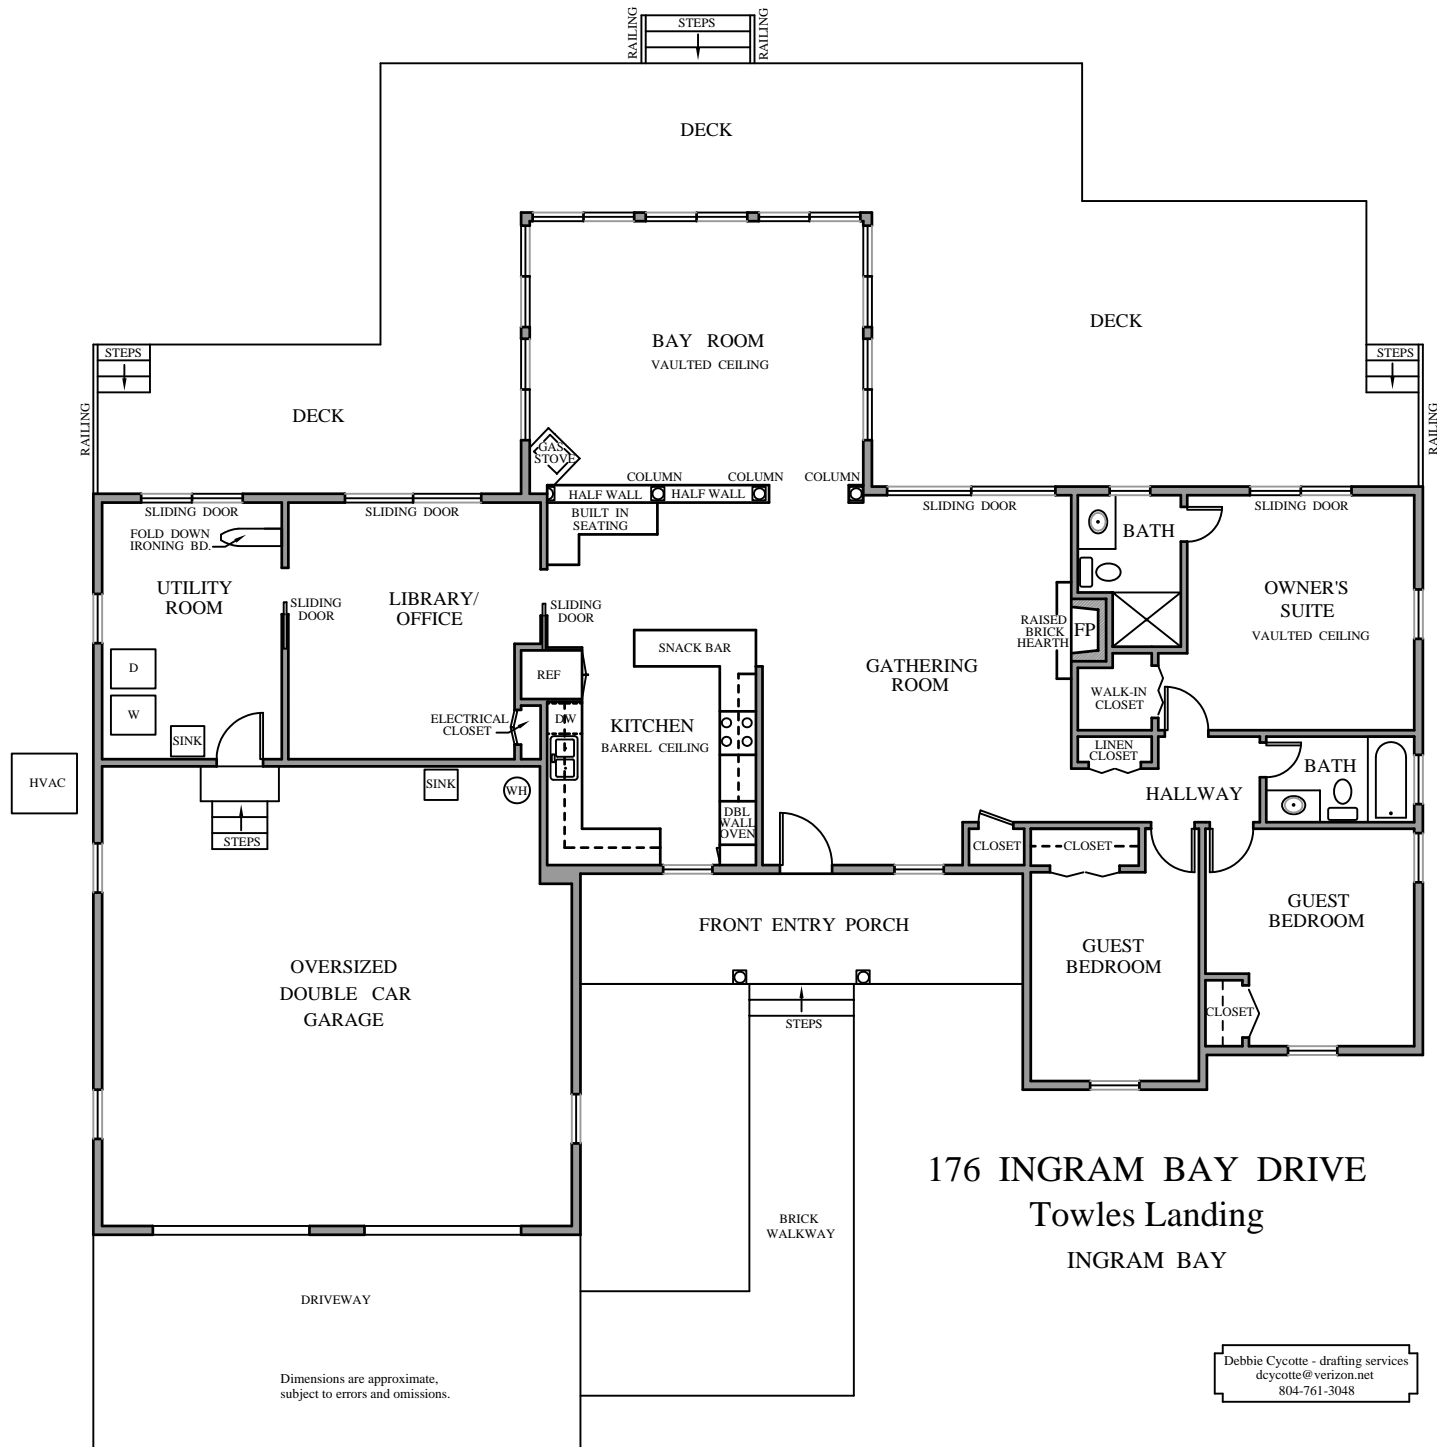

WATERFRONT VIEW
of CHESAPEAKE BAY

176 INGRAM BAY DRIVE
Towles Landing
INGRAM BAY

Debbie Cycotte - drafting services
deycotte@verizon.net
804-761-3048